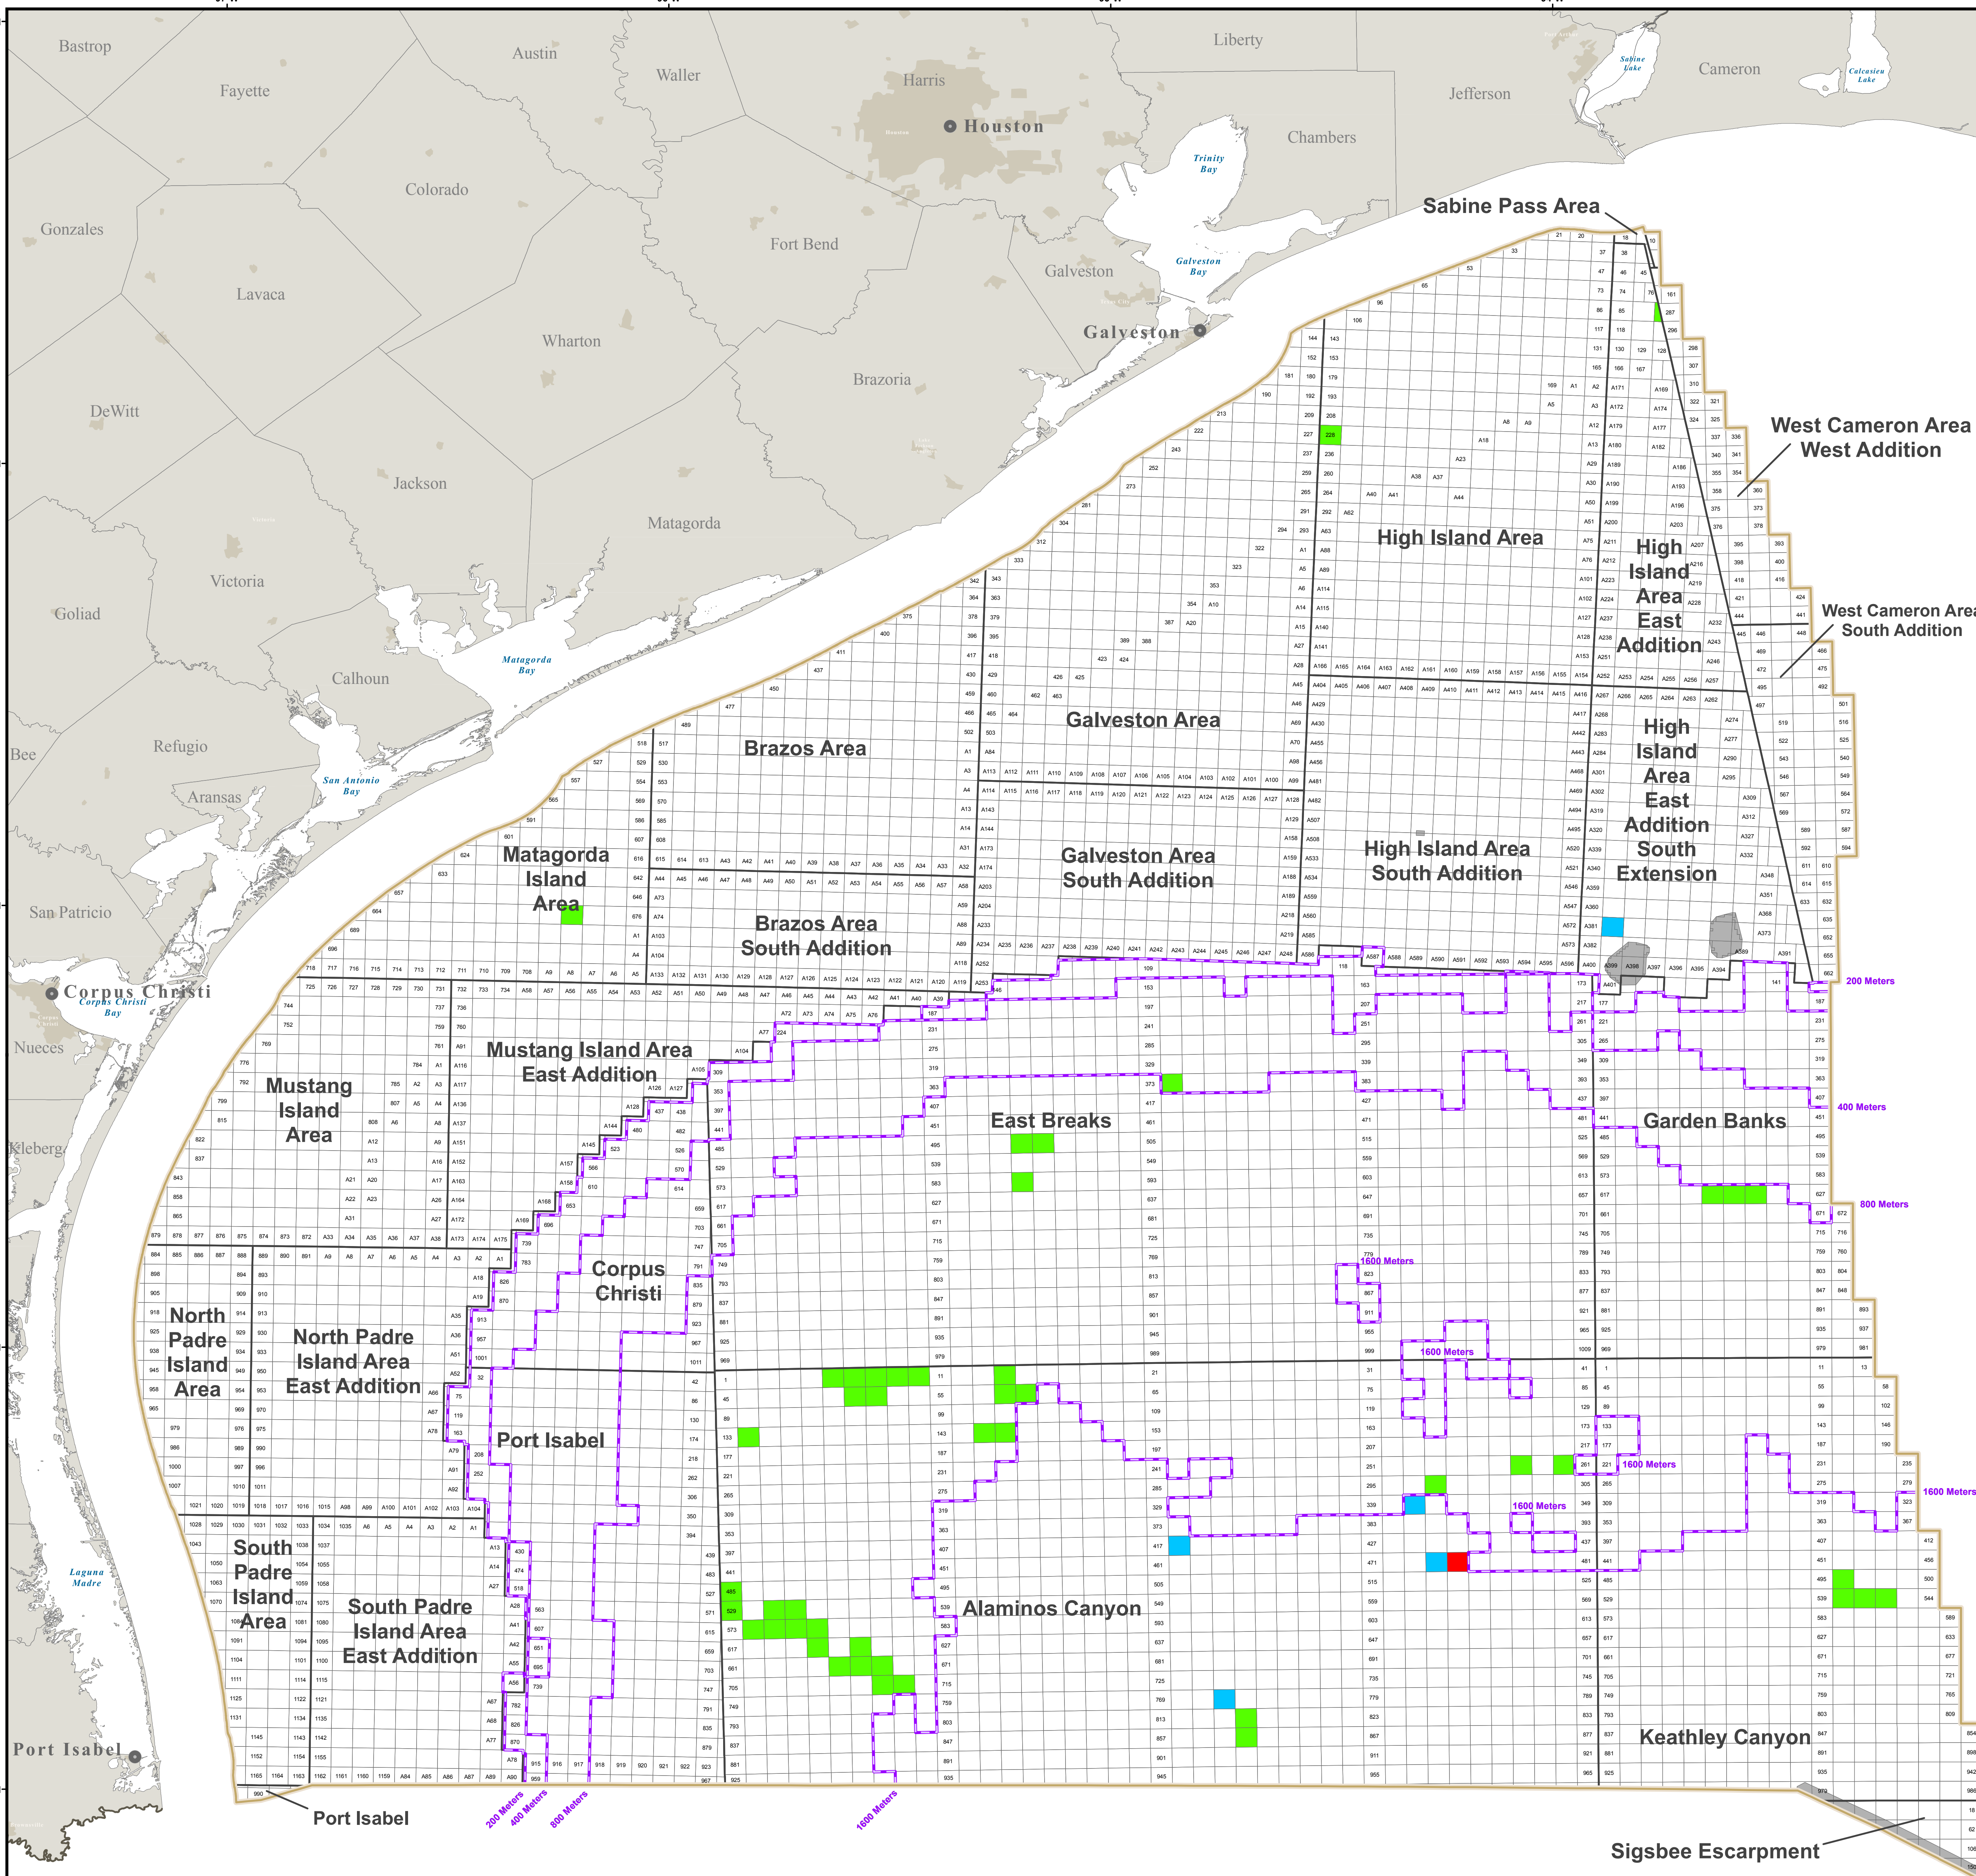

GCS North American 1927
Datum: D North American 1927