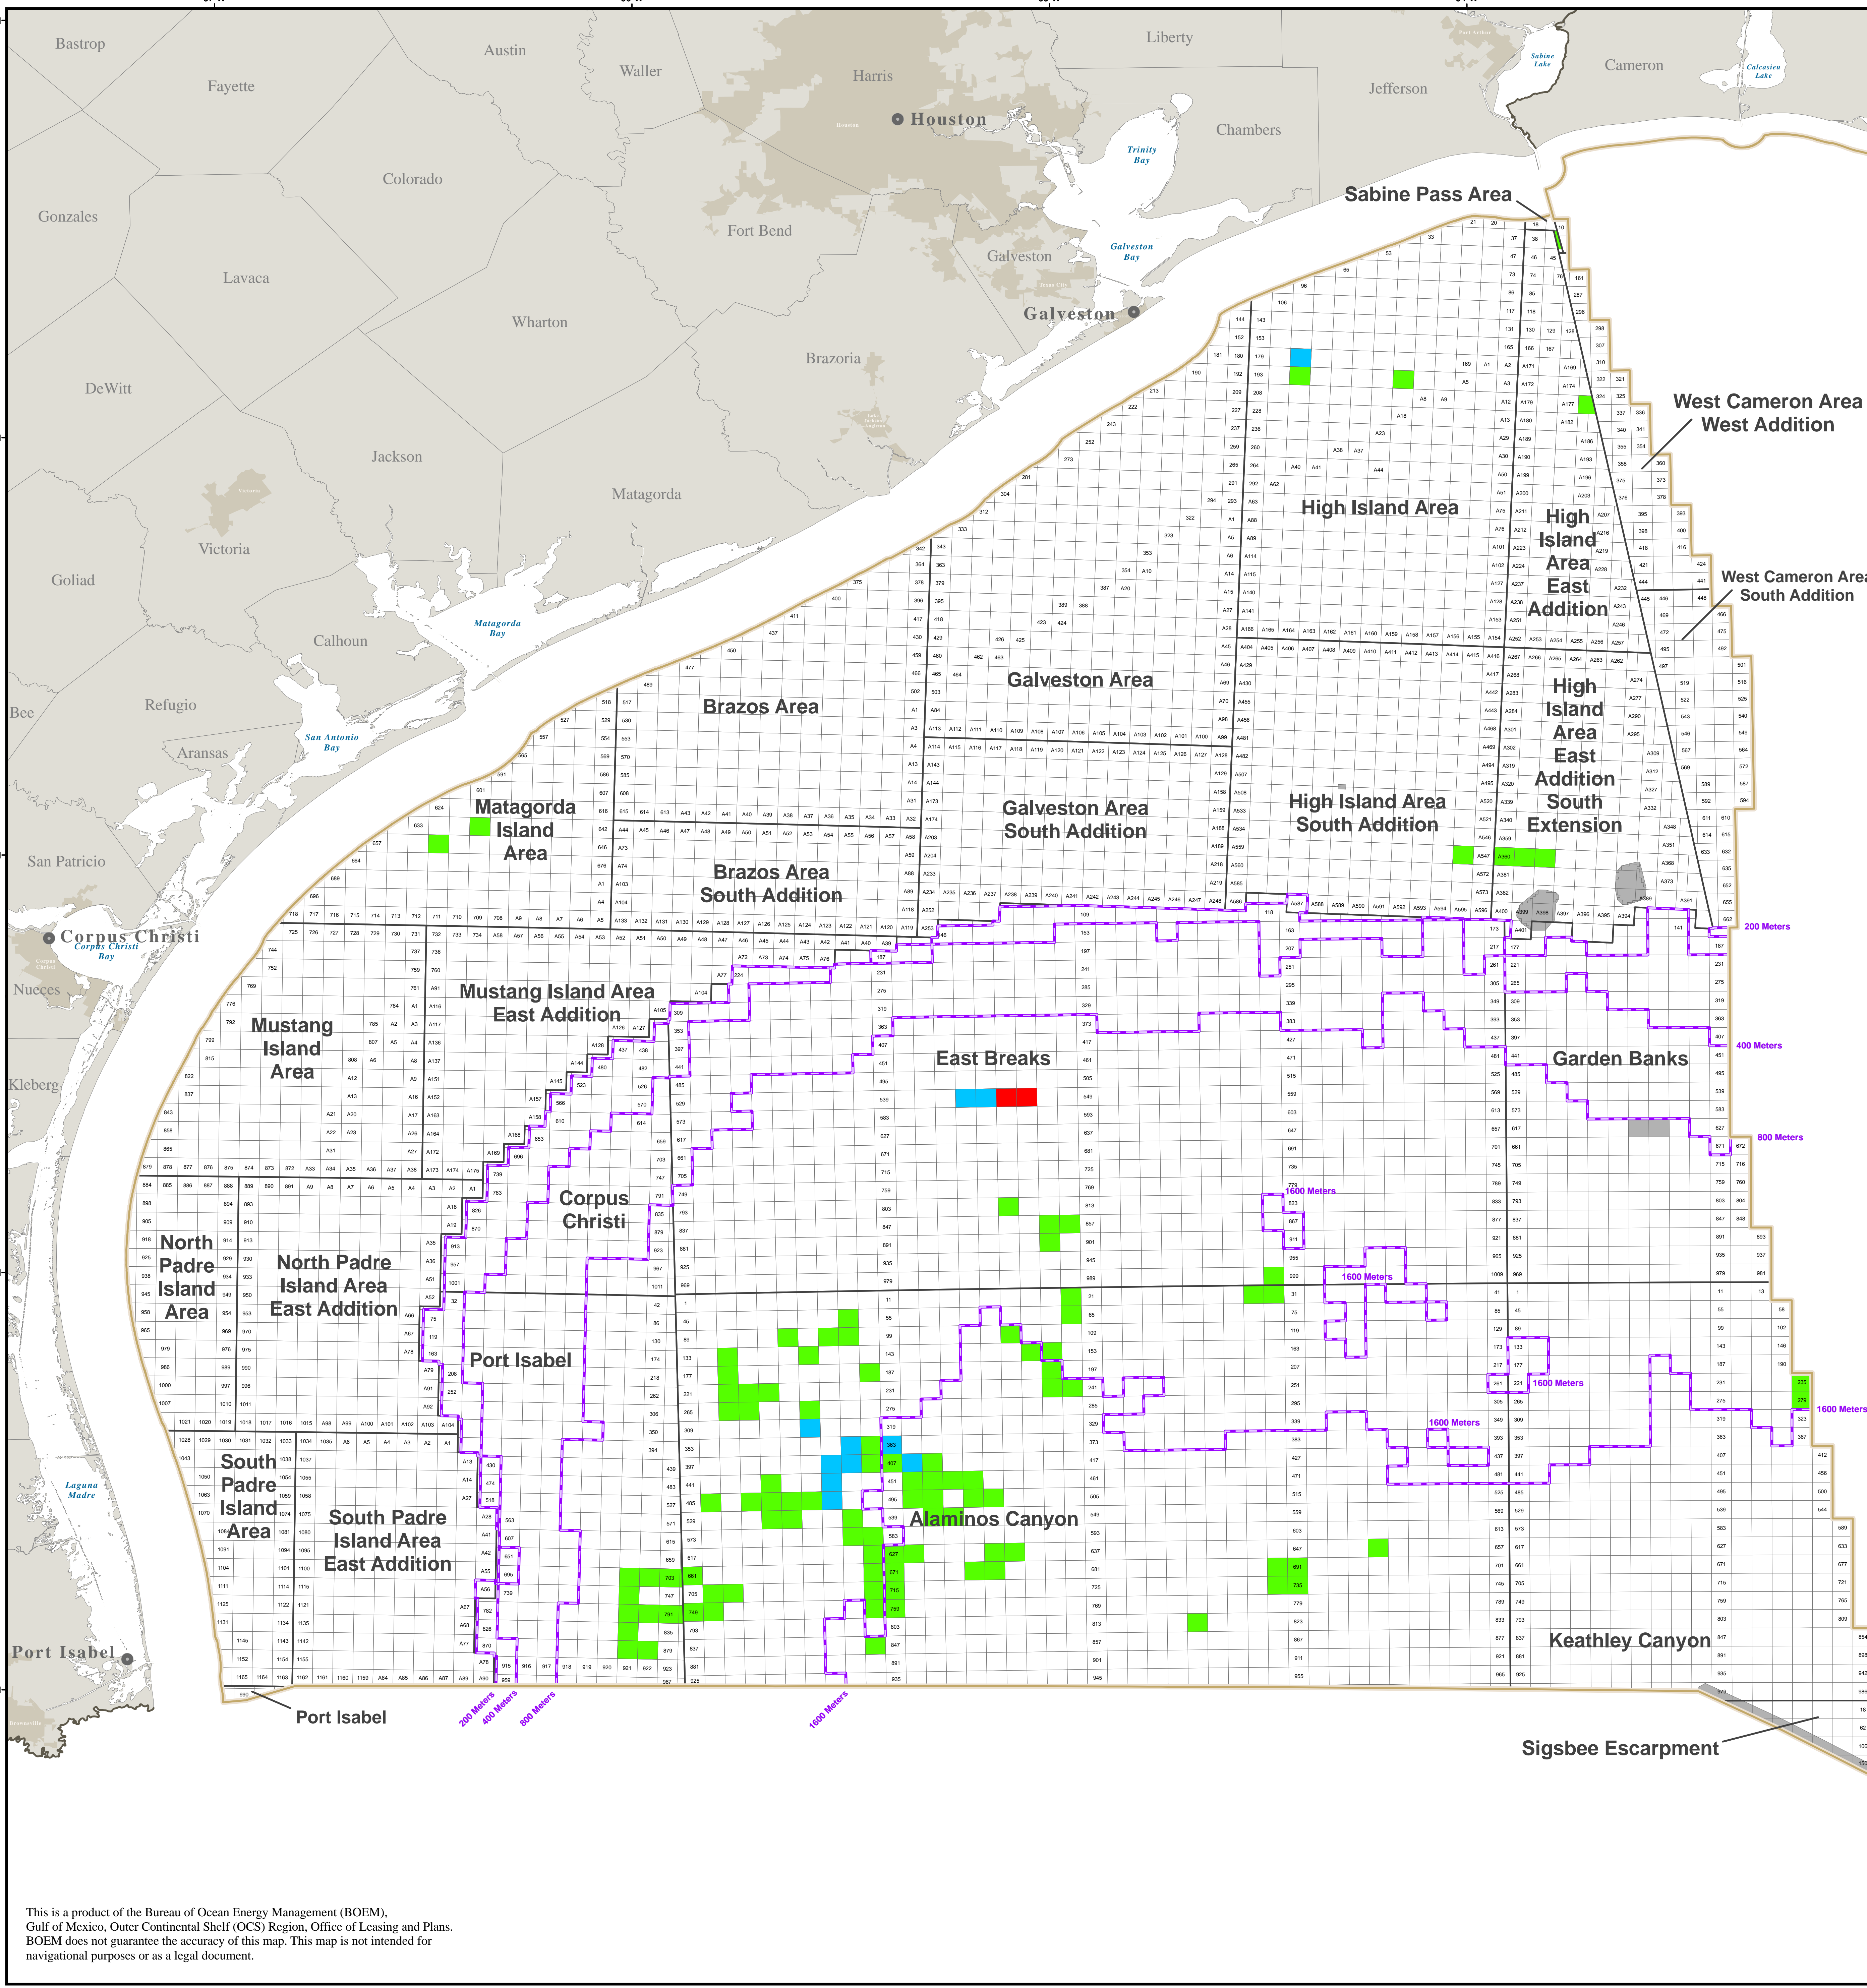

Western Planning Area Lease Sale 229 November 28, 2012

TRACTS RECEIVING BIDS

GCS North American 1927
Datum: D North American 1927

This is a product of the Bureau of Ocean Energy Management (BOEM), Gulf of Mexico, Outer Continental Shelf (OCS) Region, Office of Leasing and Plans. BOEM does not guarantee the accuracy of this map. This map is not intended for navigational purposes or as a legal document.